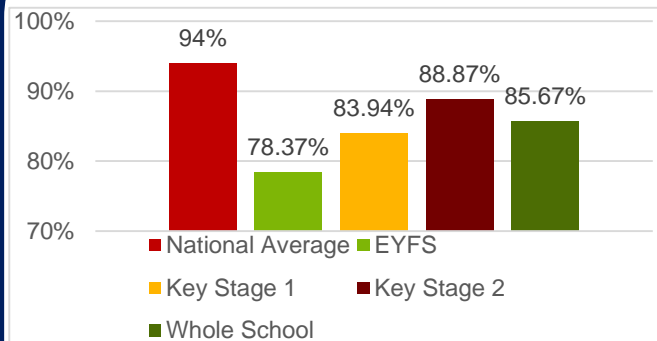

Please note SEND time in school is Thursday and Friday.

Our attendance this week is:

Thank you for your support. Children in school means they are learning ...

Richard Rose Central Football Tournament

Some children from Years 3 and 4 attended a football competition at Richard Rose Central on Friday 19th May ran by the Manchester United Foundation. The children represented Yewdale amazingly. Thank you.